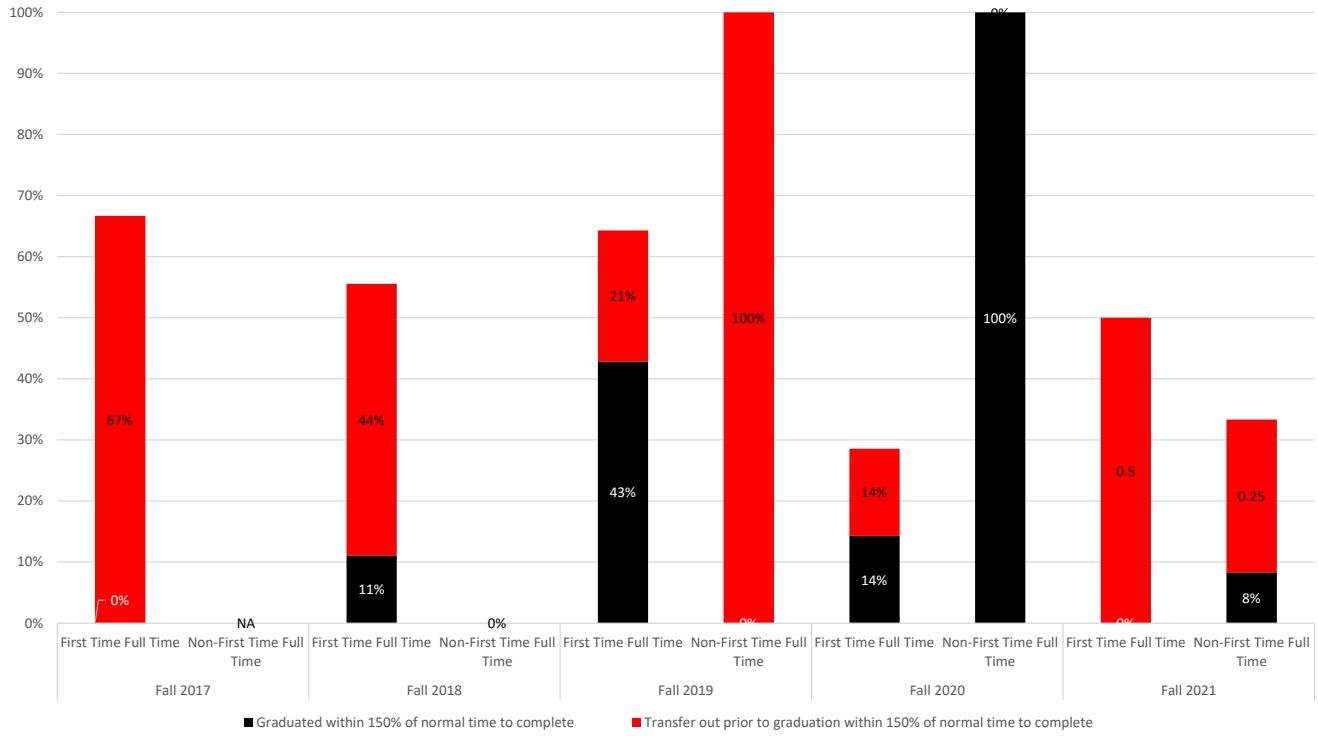

CNCC Men's Soccer Student Success

			Non Resident Alien	Hispanic Latino	American Indian Alaskan	Asian	Black African	Native Hawaiian Pacific Islander	White	Two or More Races	All Ethnicities and Races	
Fall 2017 Scholarship Athletes	First Time, Full Time Cohort	Graduated in 100% of normal time to complete		0%							0%	
		Graduated within 150% of normal time to complete		0%							0%	
		Transfer out prior to graduation within 150% of normal time to complete		67%							67%	
		Success Rate (Graduated or Transferred Out)	0%	67%	0%	0%	0%	0%	0%	0%	67%	
	Non-First Time, Full Time Cohort	Graduated in 100% of normal time to complete										
		Graduated within 150% of normal time to complete										
		Transfer out prior to graduation within 150% of normal time to complete										
		Success Rate (Graduated or Transferred Out)	0%	0%	0%	0%	0%	0%	0%	0%	0%	NA
Fall 2018 Scholarship Athletes	First Time, Full Time Cohort	Graduated in 100% of normal time to complete		13%					0%		11%	
		Graduated within 150% of normal time to complete		0%					0%		0%	
		Transfer out prior to graduation within 150% of normal time to complete		50%						0%		44%
		Success Rate (Graduated or Transferred Out)	0%	63%	0%	0%	0%	0%	0%	0%	0%	56%
	Non-First Time, Full Time Cohort	Graduated in 100% of normal time to complete		0%								0%
		Graduated within 150% of normal time to complete		0%								0%
		Transfer out prior to graduation within 150% of normal time to complete		0%								0%
		Success Rate (Graduated or Transferred Out)	0%	0%	0%	0%	0%	0%	0%	0%	0%	0%