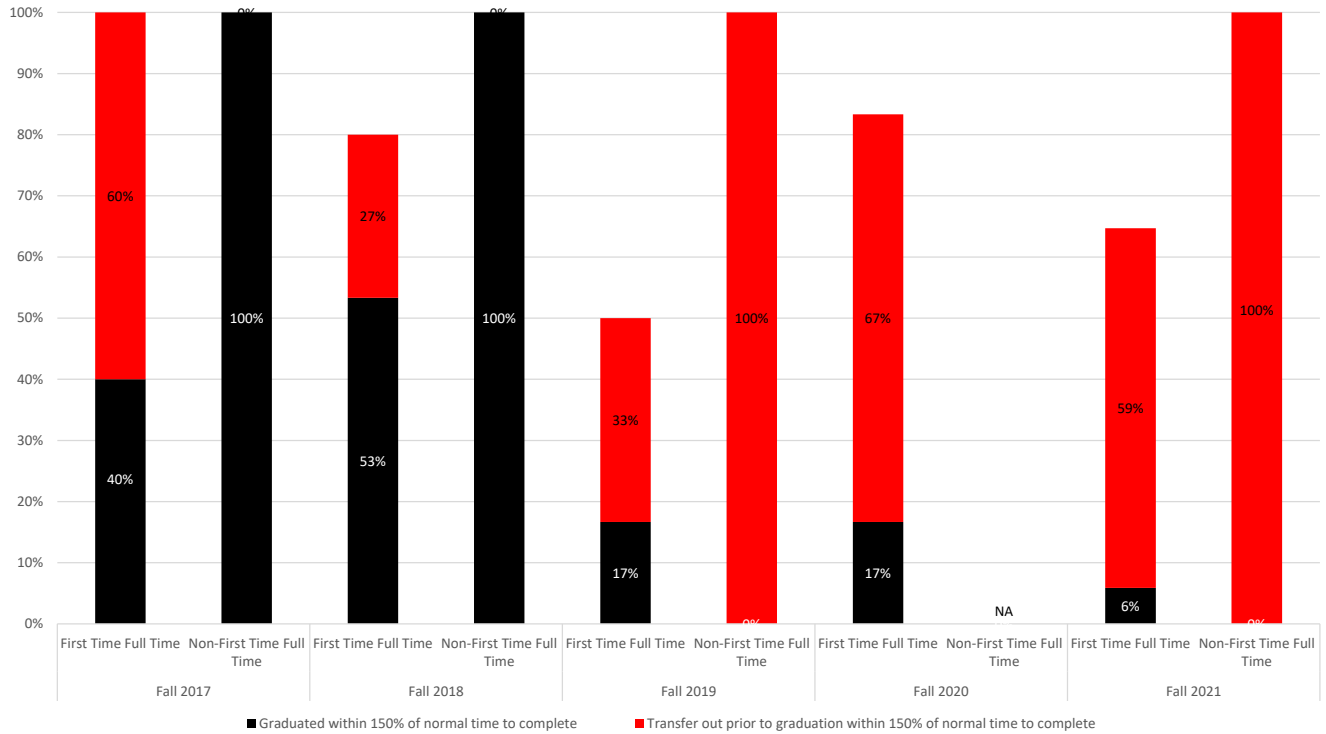

CNCC Women's Softball Student Success

			Non Resident Alien	Hispanic Latino	American Indian Alaskan	Asian	Black African	Native Hawaiian Pacific Islander	White	Two or More Races	All Ethnicities and Races	
Fall 2017 Scholarship Athletes	First Time, Full Time Cohort	Graduated in 100% of normal time to complete		0%					67%	0%	40%	
		Graduated within 150% of normal time to complete		0%					0%	0%	0%	
		Transfer out prior to graduation within 150% of normal time to complete		100%						33%	100%	60%
		Success Rate (Graduated or Transferred Out)	0%	100%	0%	0%	0%	0%	100%	100%	100%	
	Non-First Time, Full Time Cohort	Graduated in 100% of normal time to complete		100%								100%
		Graduated within 150% of normal time to complete		0%								0%
		Transfer out prior to graduation within 150% of normal time to complete		0%								0%
		Success Rate (Graduated or Transferred Out)	0%	100%	0%	0%	0%	0%	0%	0%	0%	100%
Fall 2018 Scholarship Athletes	First Time, Full Time Cohort	Graduated in 100% of normal time to complete		33%					55%		53%	
		Graduated within 150% of normal time to complete		0%					0%		0%	
		Transfer out prior to graduation within 150% of normal time to complete		67%						18%		27%
		Success Rate (Graduated or Transferred Out)	0%	100%	0%	0%	100%	0%	73%	0%	80%	
	Non-First Time, Full Time Cohort	Graduated in 100% of normal time to complete								0%		0%
		Graduated within 150% of normal time to complete								100%		100%
		Transfer out prior to graduation within 150% of normal time to complete								0%		0%
		Success Rate (Graduated or Transferred Out)	0%	0%	0%	0%	0%	0%	0%	100%	0%	100%