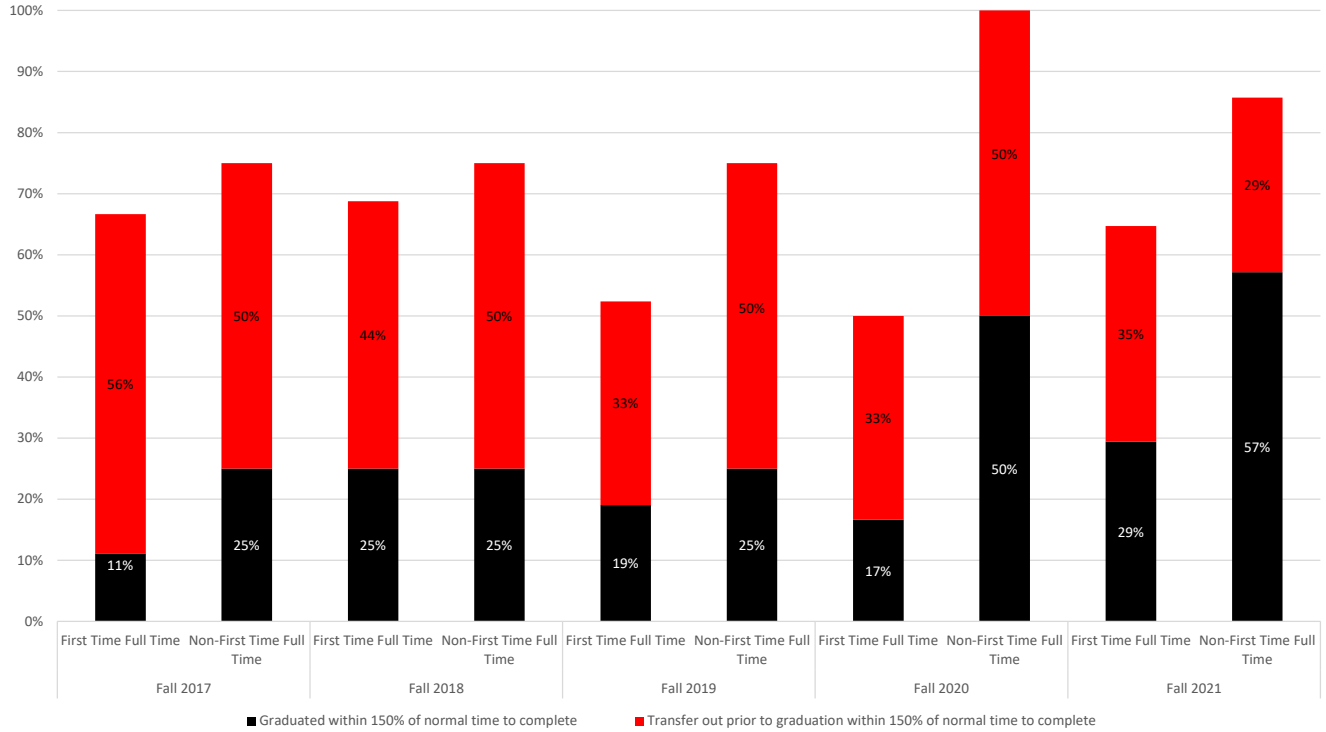

CNCC Men's Baseball Student Success

			Non Resident Alien	Hispanic Latino	American Indian Alaskan	Asian	Black African	Native Hawaiian Pacific Islander	White	Two or More Races	All Ethnicities and Races
Fall 2017 Scholarship Athletes	First Time, Full Time Cohort	Graduated in 100% of normal time to complete		33%					0%		11%
		Graduated within 150% of normal time to complete		0%					0%		0%
		Transfer out prior to graduation within 150% of normal time to complete		67%					60%		56%
		Success Rate (Graduated or Transferred Out)	0%	100%	0%	0%	0%	0%	60%	0%	67%
	Non-First Time, Full Time Cohort	Graduated in 100% of normal time to complete		0%					25%	0%	13%
		Graduated within 150% of normal time to complete		0%					25%	0%	13%
		Transfer out prior to graduation within 150% of normal time to complete		100%					25%	67%	50%
		Success Rate (Graduated or Transferred Out)	0%	100%	0%	0%	0%	0%	75%	67%	75%
Fall 2018 Scholarship Athletes	First Time, Full Time Cohort	Graduated in 100% of normal time to complete	20%	0%				0%	0%		6%
		Graduated within 150% of normal time to complete	0%	0%				0%	33%		19%
		Transfer out prior to graduation within 150% of normal time to complete	20%	100%					56%		44%
		Success Rate (Graduated or Transferred Out)	40%	100%	0%	0%	0%	0%	89%	0%	69%
	Non-First Time, Full Time Cohort	Graduated in 100% of normal time to complete							25%		25%
		Graduated within 150% of normal time to complete							0%		0%
		Transfer out prior to graduation within 150% of normal time to complete							50%		50%
		Success Rate (Graduated or Transferred Out)	0%	0%	0%	0%	0%	0%	75%	0%	75%