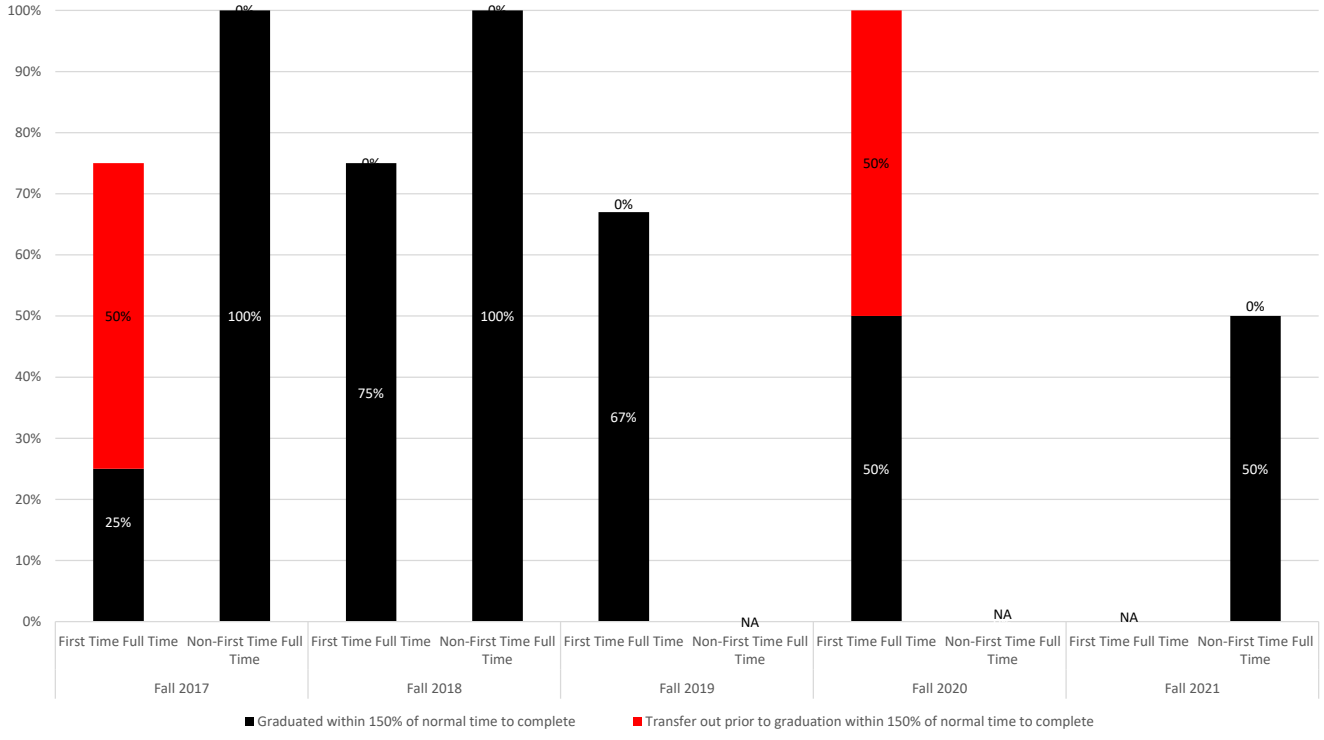

CNCC Women's Rodeo Student Success

			Non Resident Alien	Hispanic Latino	American Indian Alaskan	Asian	Black African	Native Hawaiian Pacific Islander	White	Two or More Races	All Ethnicities and Races	
Fall 2017 Scholarship Athletes	First Time, Full Time Cohort	Graduated in 100% of normal time to complete							25%		25%	
		Graduated within 150% of normal time to complete							0%		0%	
		Transfer out prior to graduation within 150% of normal time to complete								50%		50%
		Success Rate (Graduated or Transferred Out)	0%	0%	0%	0%	0%	0%	75%	0%	75%	
	Non-First Time, Full Time Cohort	Graduated in 100% of normal time to complete								100%		100%
		Graduated within 150% of normal time to complete								0%		0%
		Transfer out prior to graduation within 150% of normal time to complete								0%		0%
		Success Rate (Graduated or Transferred Out)	0%	0%	0%	0%	0%	0%	100%	0%	100%	
Fall 2018 Scholarship Athletes	First Time, Full Time Cohort	Graduated in 100% of normal time to complete							67%		75%	
		Graduated within 150% of normal time to complete							0%		0%	
		Transfer out prior to graduation within 150% of normal time to complete								0%		0%
		Success Rate (Graduated or Transferred Out)	0%	0%	0%	0%	0%	0%	67%	0%	75%	
	Non-First Time, Full Time Cohort	Graduated in 100% of normal time to complete								100%		100%
		Graduated within 150% of normal time to complete								0%		0%
		Transfer out prior to graduation within 150% of normal time to complete								0%		0%
		Success Rate (Graduated or Transferred Out)	0%	0%	0%	0%	0%	0%	100%	0%	100%