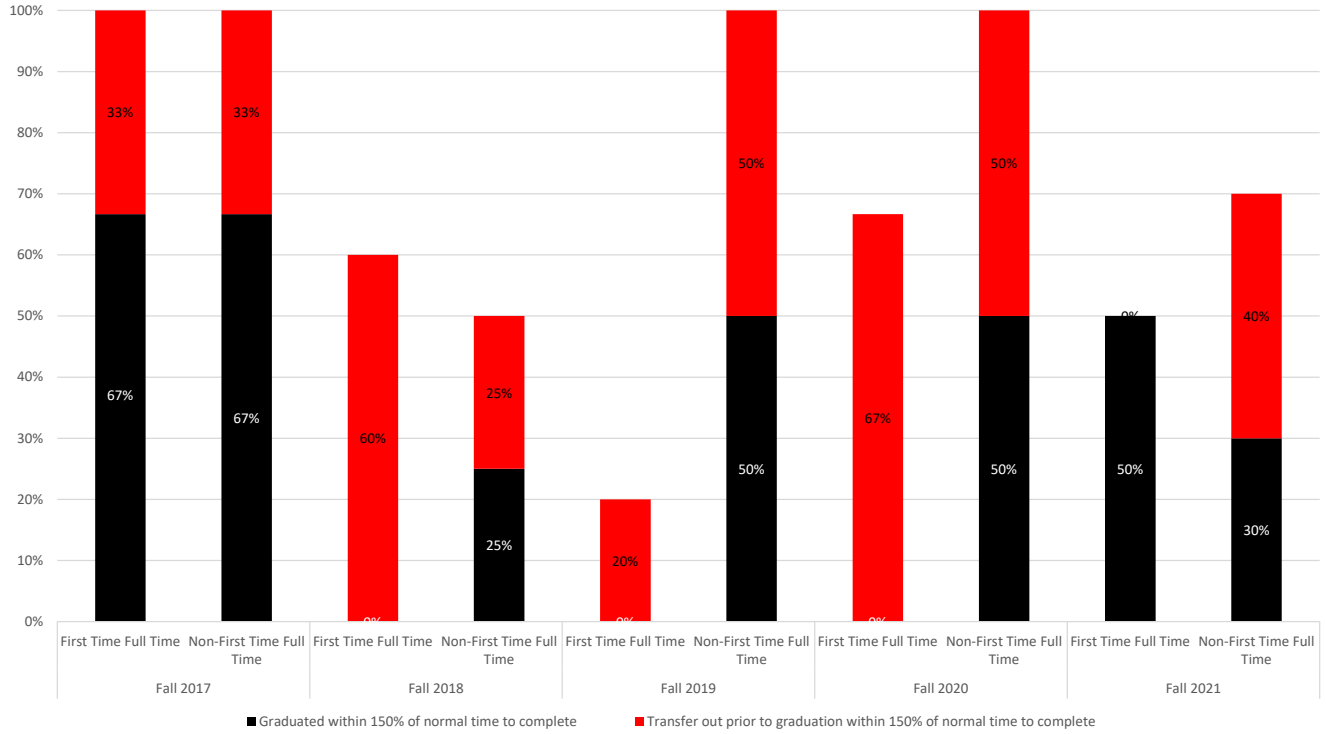

CNCC Men's Basketball Student Success

			Non Resident Alien	Hispanic Latino	American Indian Alaskan	Asian	Black African	Native Hawaiian Pacific Islander	White	Two or More Races	All Ethnicities and Races	
Fall 2017 Scholarship Athletes	First Time, Full Time Cohort	Graduated in 100% of normal time to complete		0%			100%		100%		67%	
		Graduated within 150% of normal time to complete										
		Transfer out prior to graduation within 150% of normal time to complete		100%			0%		0%			33%
		Success Rate (Graduated or Transferred Out)	0%	100%	0%	0%	100%	0%	100%	0%		100%
	Non-First Time, Full Time Cohort	Graduated in 100% of normal time to complete						50%		100%	100%	67%
		Graduated within 150% of normal time to complete										
		Transfer out prior to graduation within 150% of normal time to complete						50%		0%	0%	33%
		Success Rate (Graduated or Transferred Out)	0%	0%	0%	0%	100%	0%	100%	100%		100%
Fall 2018 Scholarship Athletes	First Time, Full Time Cohort	Graduated in 100% of normal time to complete		0%			0%		0%	0%	0%	
		Graduated within 150% of normal time to complete		0%			0%		0%	0%	0%	
		Transfer out prior to graduation within 150% of normal time to complete		100%			0%		50%	100%		60%
		Success Rate (Graduated or Transferred Out)	0%	100%	0%	0%	0%	0%	50%	100%		60%
	Non-First Time, Full Time Cohort	Graduated in 100% of normal time to complete			0%			100%		0%		25%
		Graduated within 150% of normal time to complete			0%			0%		0%		0%
		Transfer out prior to graduation within 150% of normal time to complete			0%			0%		50%		25%
		Success Rate (Graduated or Transferred Out)	0%	0%	0%	0%	100%	0%	50%	0%		50%