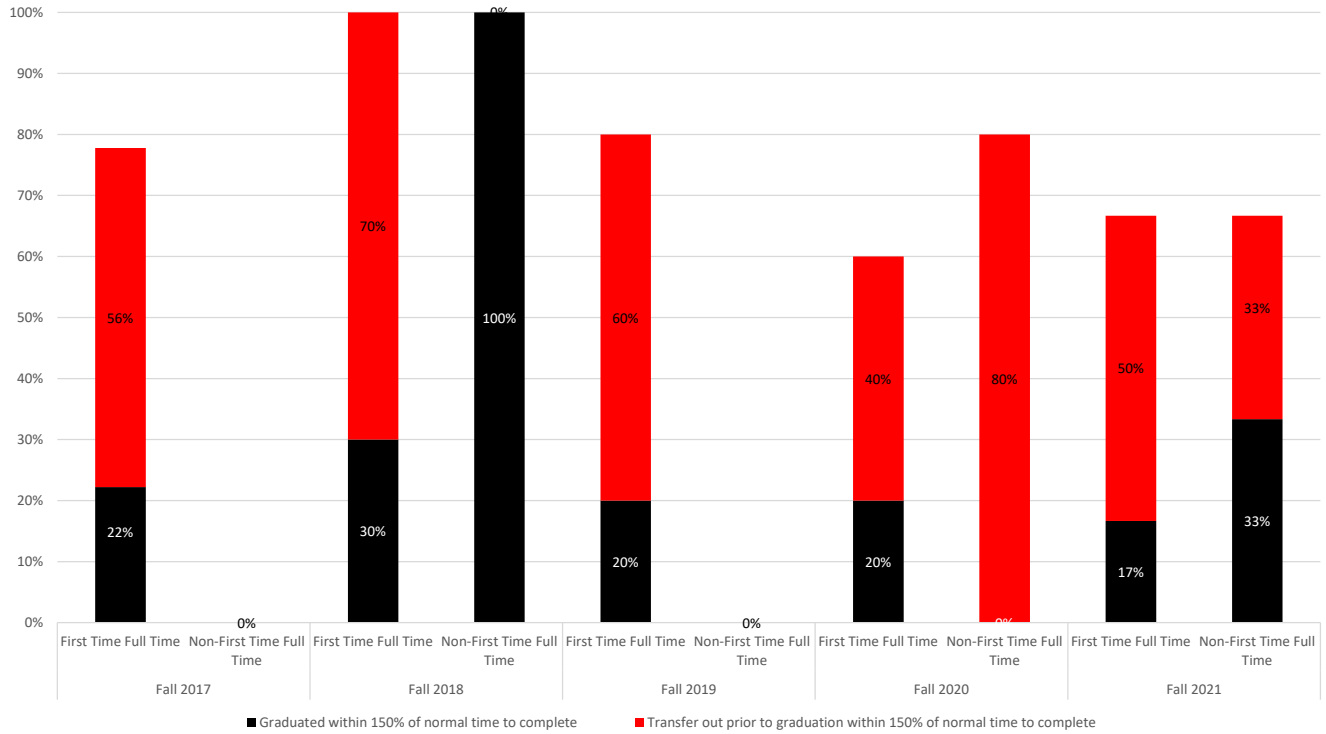

CNCC Women's Basketball Student Success

			Non Resident Alien	Hispanic Latino	American Indian Alaskan	Asian	Black African	Native Hawaiian Pacific Islander	White	Two or More Races	All Ethnicities and Races	
Fall 2017 Scholarship Athletes	First Time, Full Time Cohort	Graduated in 100% of normal time to complete		25%			0%		0%	50%	22%	
		Graduated within 150% of normal time to complete		0%			0%		0%	0%	0%	
		Transfer out prior to graduation within 150% of normal time to complete		50%			100%		50%	50%	56%	
		Success Rate (Graduated or Transferred Out)	0%	75%	0%	0%	100%	0%	50%	100%	78%	
	Non-First Time, Full Time Cohort	Graduated in 100% of normal time to complete									0%	0%
		Graduated within 150% of normal time to complete									0%	0%
		Transfer out prior to graduation within 150% of normal time to complete									0%	0%
		Success Rate (Graduated or Transferred Out)	0%	0%	0%	0%	0%	0%	0%	0%	0%	0%
Fall 2018 Scholarship Athletes	First Time, Full Time Cohort	Graduated in 100% of normal time to complete		0%			0%		43%		30%	
		Graduated within 150% of normal time to complete		0%			0%		0%		0%	
		Transfer out prior to graduation within 150% of normal time to complete		100%			100%		57%		70%	
		Success Rate (Graduated or Transferred Out)	0%	100%	0%	0%	100%	0%	100%	0%	100%	
	Non-First Time, Full Time Cohort	Graduated in 100% of normal time to complete								100%		100%
		Graduated within 150% of normal time to complete								0%		0%
		Transfer out prior to graduation within 150% of normal time to complete								0%		0%
		Success Rate (Graduated or Transferred Out)	0%	0%	0%	0%	0%	0%	0%	100%	0%	100%