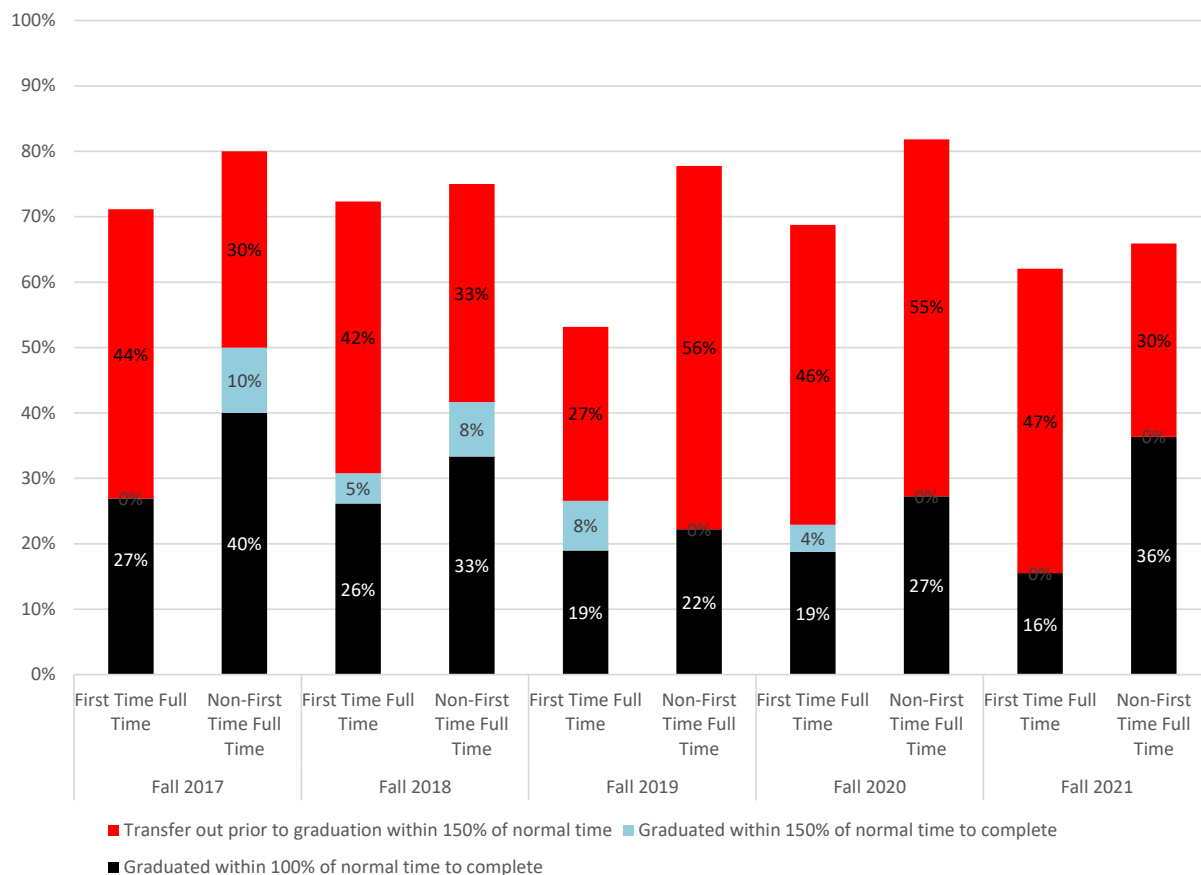

## CNCC Athlete Student Success

		Fall 2017 Scholarship Athletes	Fall 2018 Scholarship Athletes	Fall 2019 Scholarship Athletes	Fall 2020 Scholarship Athletes	Fall 2021 Scholarship Athletes
<b>First Time, Full Time Cohort</b>	Graduated in 100% of normal time to complete	27%	26%	19%	19%	16%
	Graduated within 150% of normal time to complete	0%	5%	8%	4%	NA
	Transfer out prior to graduation within 150% of normal time to complete	44%	42%	27%	46%	47%
	<b>Success Rate (Graduated or Transferred Out)</b>	71%	72%	53%	69%	62%
<b>Non-First Time, Full Time Cohort</b>	Graduated in 100% of normal time to complete	40%	33%	22%	27%	36%
	Graduated within 150% of normal time to complete	10%	8%	0%	0%	NA
	Transfer out prior to graduation within 150% of normal time to complete	30%	33%	56%	55%	30%
	<b>Success Rate (Graduated or Transferred Out)</b>	80%	75%	78%	82%	66%