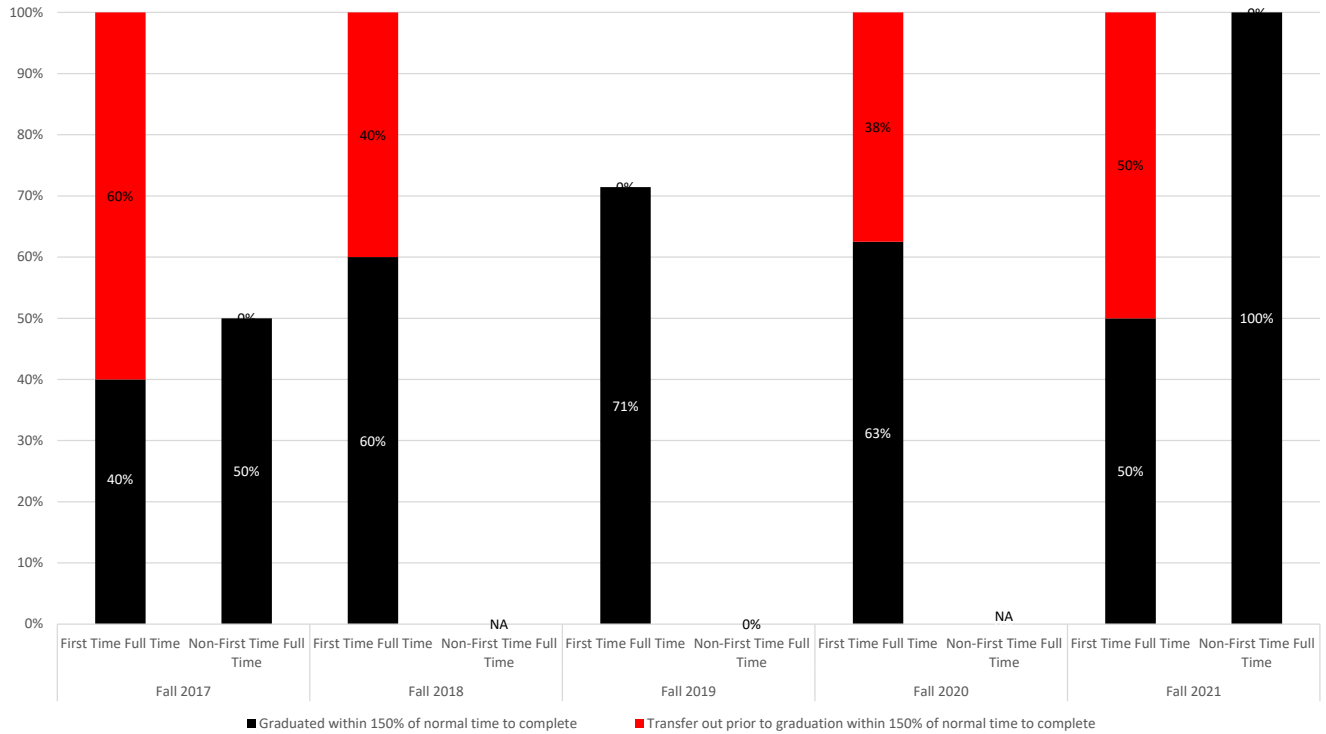

CNCC Women's Volleyball Student Success

			Non Resident Alien	Hispanic Latino	American Indian Alaskan	Asian	Black African	Native Hawaiian Pacific Islander	White	Two or More Races	All Ethnicities and Races	
Fall 2017 Scholarship Athletes	First Time, Full Time Cohort	Graduated in 100% of normal time to complete						0%	67%	0%	40%	
		Graduated within 150% of normal time to complete						0%	0%	0%	0%	
		Transfer out prior to graduation within 150% of normal time to complete						100%	33%	100%	60%	
		Success Rate (Graduated or Transferred Out)	0%	0%	0%	0%	0%	100%	100%	100%	100%	
	Non-First Time, Full Time Cohort	Graduated in 100% of normal time to complete			0%				100%		50%	
		Graduated within 150% of normal time to complete			0%				0%		0%	
		Transfer out prior to graduation within 150% of normal time to complete			0%				0%		0%	
		Success Rate (Graduated or Transferred Out)	0%	0%	0%	0%	0%	0%	100%	0%	50%	
Fall 2018 Scholarship Athletes	First Time, Full Time Cohort	Graduated in 100% of normal time to complete		0%				0%	100%		60%	
		Graduated within 150% of normal time to complete		0%				0%	0%		0%	
		Transfer out prior to graduation within 150% of normal time to complete		100%				100%	0%		40%	
		Success Rate (Graduated or Transferred Out)	0%	100%	0%	0%	0%	100%	100%	0%	100%	
	Non-First Time, Full Time Cohort	Graduated in 100% of normal time to complete										
		Graduated within 150% of normal time to complete										
		Transfer out prior to graduation within 150% of normal time to complete										
		Success Rate (Graduated or Transferred Out)	0%	0%	0%	0%	0%	0%	0%	0%	0%	NA