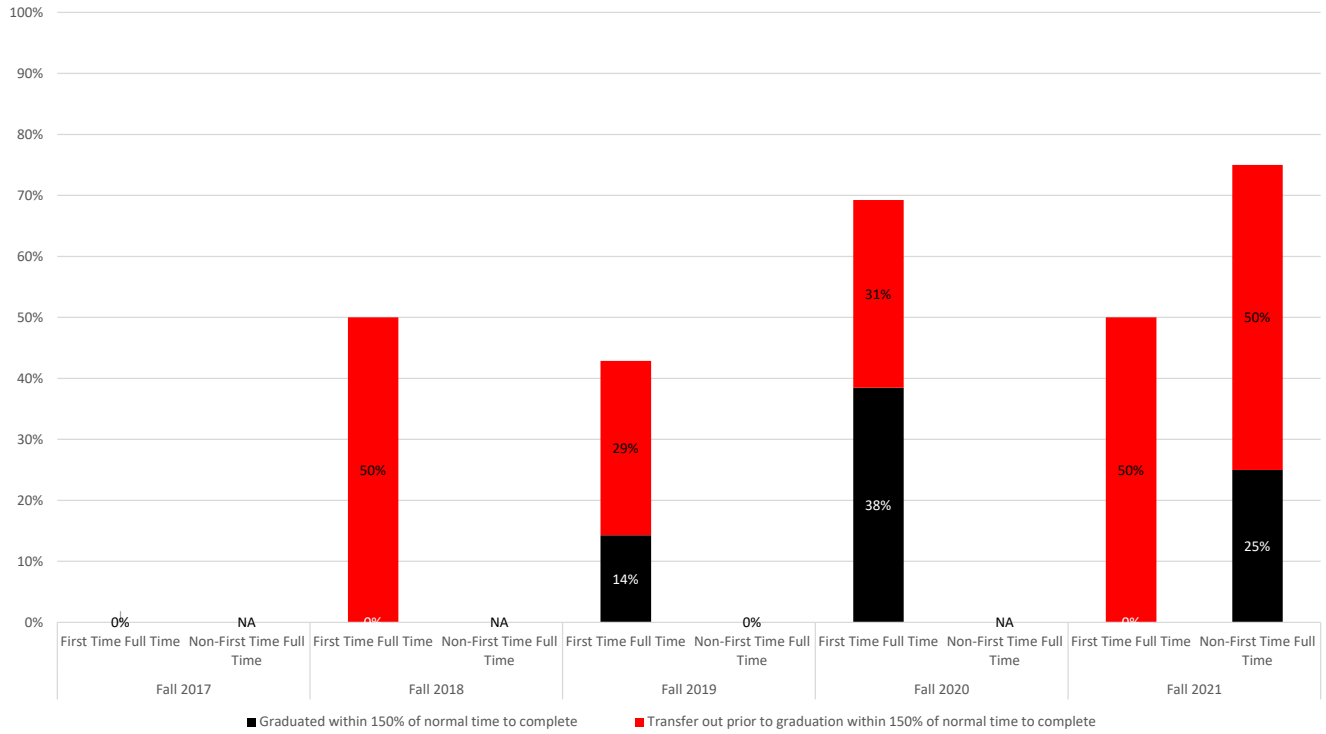

CNCC Women's Soccer Student Success

			Non Resident Alien	Hispanic Latino	American Indian Alaskan	Asian	Black African	Native Hawaiian Pacific Islander	White	Two or More Races	All Ethnicities and Races	
Fall 2017 Scholarship Athletes	First Time, Full Time Cohort	Graduated in 100% of normal time to complete		0%			0%		0%		0%	
		Graduated within 150% of normal time to complete		0%			0%		0%		0%	
		Transfer out prior to graduation within 150% of normal time to complete		0%			0%		0%		0%	
		Success Rate (Graduated or Transferred Out)	0%	0%	0%	0%	0%	0%	0%	0%	0%	
	Non-First Time, Full Time Cohort	Graduated in 100% of normal time to complete										
		Graduated within 150% of normal time to complete										
		Transfer out prior to graduation within 150% of normal time to complete										
		Success Rate (Graduated or Transferred Out)	0%	0%	0%	0%	0%	0%	0%	0%	0%	NA
Fall 2018 Scholarship Athletes	First Time, Full Time Cohort	Graduated in 100% of normal time to complete		0%						0%	0%	
		Graduated within 150% of normal time to complete		0%						0%	0%	
		Transfer out prior to graduation within 150% of normal time to complete		0%							100%	50%
		Success Rate (Graduated or Transferred Out)	0%	0%	0%	0%	0%	0%	0%	0%	100%	50%
	Non-First Time, Full Time Cohort	Graduated in 100% of normal time to complete										
		Graduated within 150% of normal time to complete										
		Transfer out prior to graduation within 150% of normal time to complete										
		Success Rate (Graduated or Transferred Out)	0%	0%	0%	0%	0%	0%	0%	0%	0%	NA