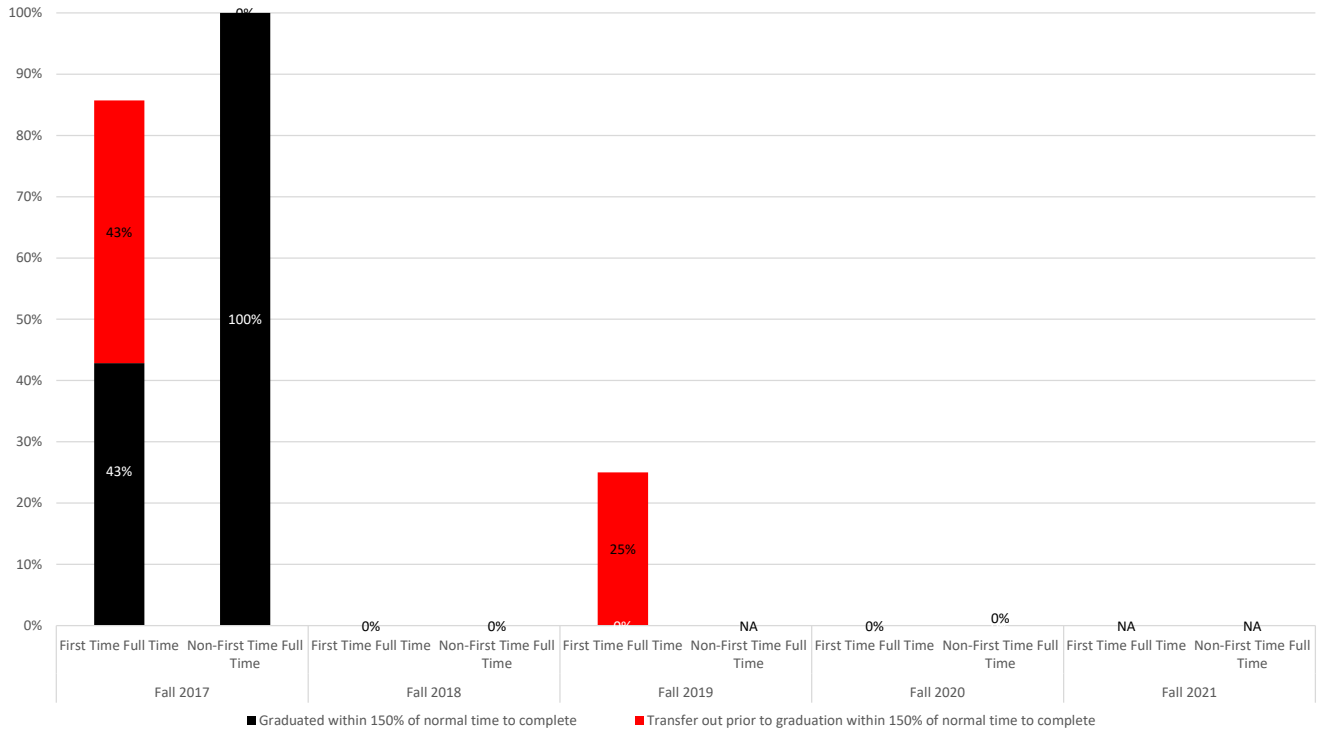

CNCC Men's Rodeo Student Success

			Non Resident Alien	Hispanic Latino	American Indian Alaskan	Asian	Black African	Native Hawaiian Pacific Islander	White	Two or More Races	All Ethnicities and Races	
Fall 2017 Scholarship Athletes	First Time, Full Time Cohort	Graduated in 100% of normal time to complete	50%						40%		43%	
		Graduated within 150% of normal time to complete	0%						0%		0%	
		Transfer out prior to graduation within 150% of normal time to complete	50%						40%		43%	
		Success Rate (Graduated or Transferred Out)	100%	0%	0%	0%	0%	0%	80%	0%	86%	
	Non-First Time, Full Time Cohort	Graduated in 100% of normal time to complete								100%		100%
		Graduated within 150% of normal time to complete								0%		0%
		Transfer out prior to graduation within 150% of normal time to complete								0%		0%
		Success Rate (Graduated or Transferred Out)	0%	0%	0%	0%	0%	0%	100%	0%	100%	
Fall 2018 Scholarship Athletes	First Time, Full Time Cohort	Graduated in 100% of normal time to complete							0%		0%	
		Graduated within 150% of normal time to complete							0%			
		Transfer out prior to graduation within 150% of normal time to complete								0%		0%
		Success Rate (Graduated or Transferred Out)	0%	0%	0%	0%	0%	0%	0%	0%	0%	
	Non-First Time, Full Time Cohort	Graduated in 100% of normal time to complete										
		Graduated within 150% of normal time to complete										
		Transfer out prior to graduation within 150% of normal time to complete										
		Success Rate (Graduated or Transferred Out)	0%	0%	0%	0%	0%	0%	0%	0%	0%	NA