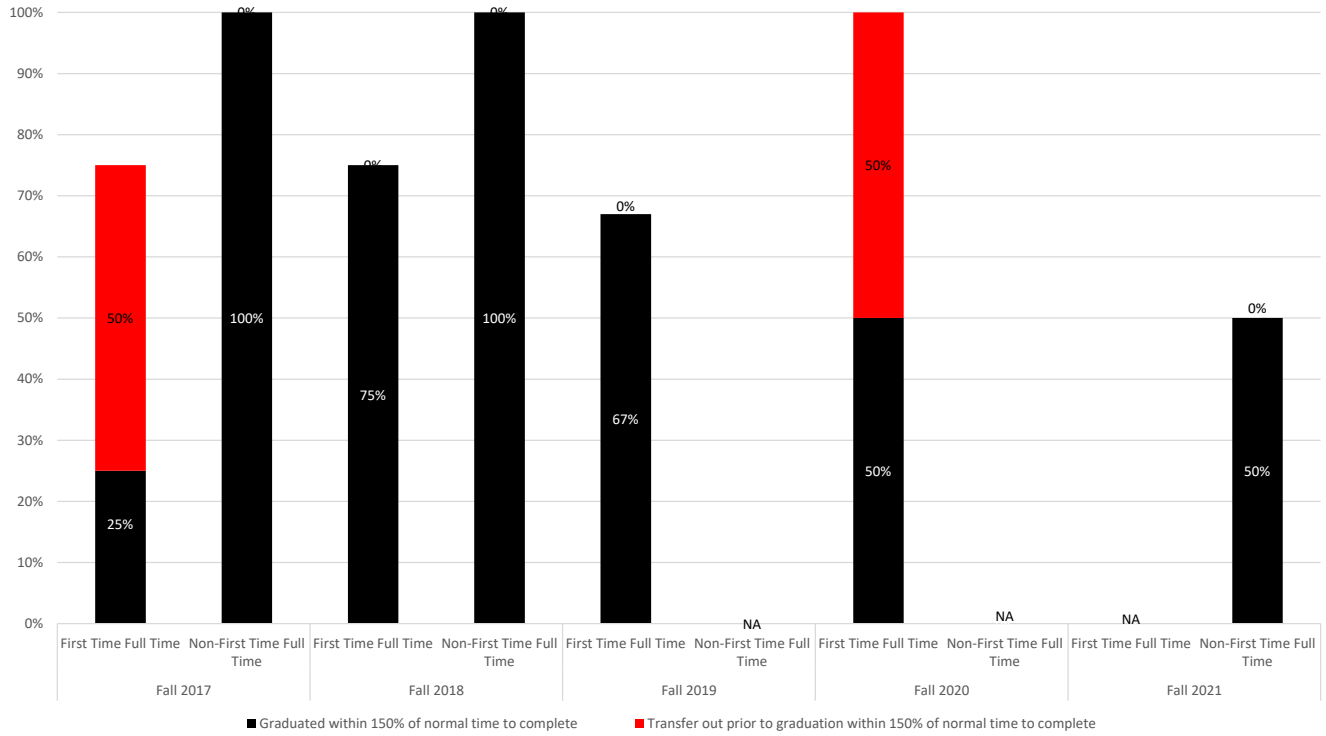

CNCC Women's Rodeo Student Success

			Non Resident Alien	Hispanic Latino	American Indian Alaskan	Asian	Black African	Native Hawaiian Pacific Islander	White	Two or More Races	All Ethnicities and Races	
Fall 2017 Scholarship Athletes	First Time, Full Time Cohort	Graduated in 100% of normal time to complete							25%		25%	
		Graduated within 150% of normal time to complete							0%		0%	
		Transfer out prior to graduation within 150% of normal time to complete							50%		50%	
		Success Rate (Graduated or Transferred Out)	0%	0%	0%	0%	0%	0%	75%	0%	75%	
	Non-First Time, Full Time Cohort	Graduated in 100% of normal time to complete								100%		100%
		Graduated within 150% of normal time to complete							0%		0%	
		Transfer out prior to graduation within 150% of normal time to complete							0%		0%	
		Success Rate (Graduated or Transferred Out)	0%	0%	0%	0%	0%	0%	100%	0%	100%	
Fall 2018 Scholarship Athletes	First Time, Full Time Cohort	Graduated in 100% of normal time to complete							67%		75%	
		Graduated within 150% of normal time to complete							0%		0%	
		Transfer out prior to graduation within 150% of normal time to complete							0%		0%	
		Success Rate (Graduated or Transferred Out)	0%	0%	0%	0%	0%	0%	67%	0%	75%	
	Non-First Time, Full Time Cohort	Graduated in 100% of normal time to complete								100%		100%
		Graduated within 150% of normal time to complete							0%		0%	
		Transfer out prior to graduation within 150% of normal time to complete							0%		0%	
		Success Rate (Graduated or Transferred Out)	0%	0%	0%	0%	0%	0%	100%	0%	100%	